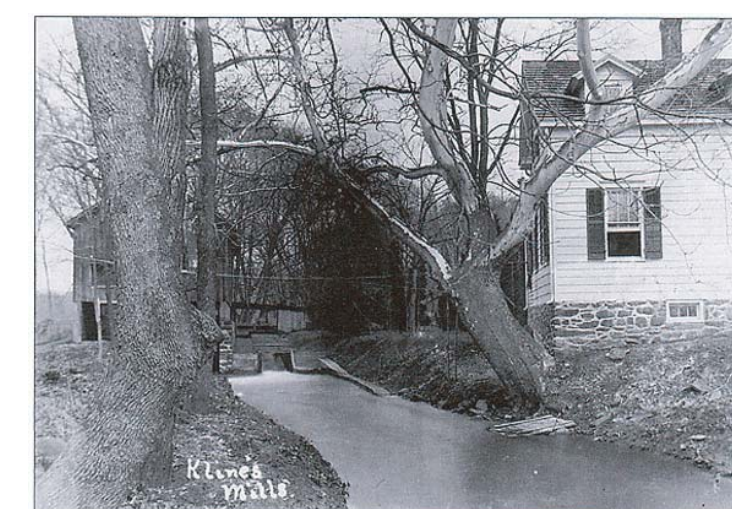

EAST VIEW WALL ELEVATION
 (LOOKING WEST FROM FOX HILL ROAD)
 1" = 10'

EAST VIEW LANDSCAPE ELEVATION
 (LOOKING WEST FROM FOX HILL ROAD)
 1" = 10'

1" = 50'

CALIFON SUBSTATION
 TEWKSBURY TOWNSHIP, HUNTERDON COUNTY, NEW JERSEY