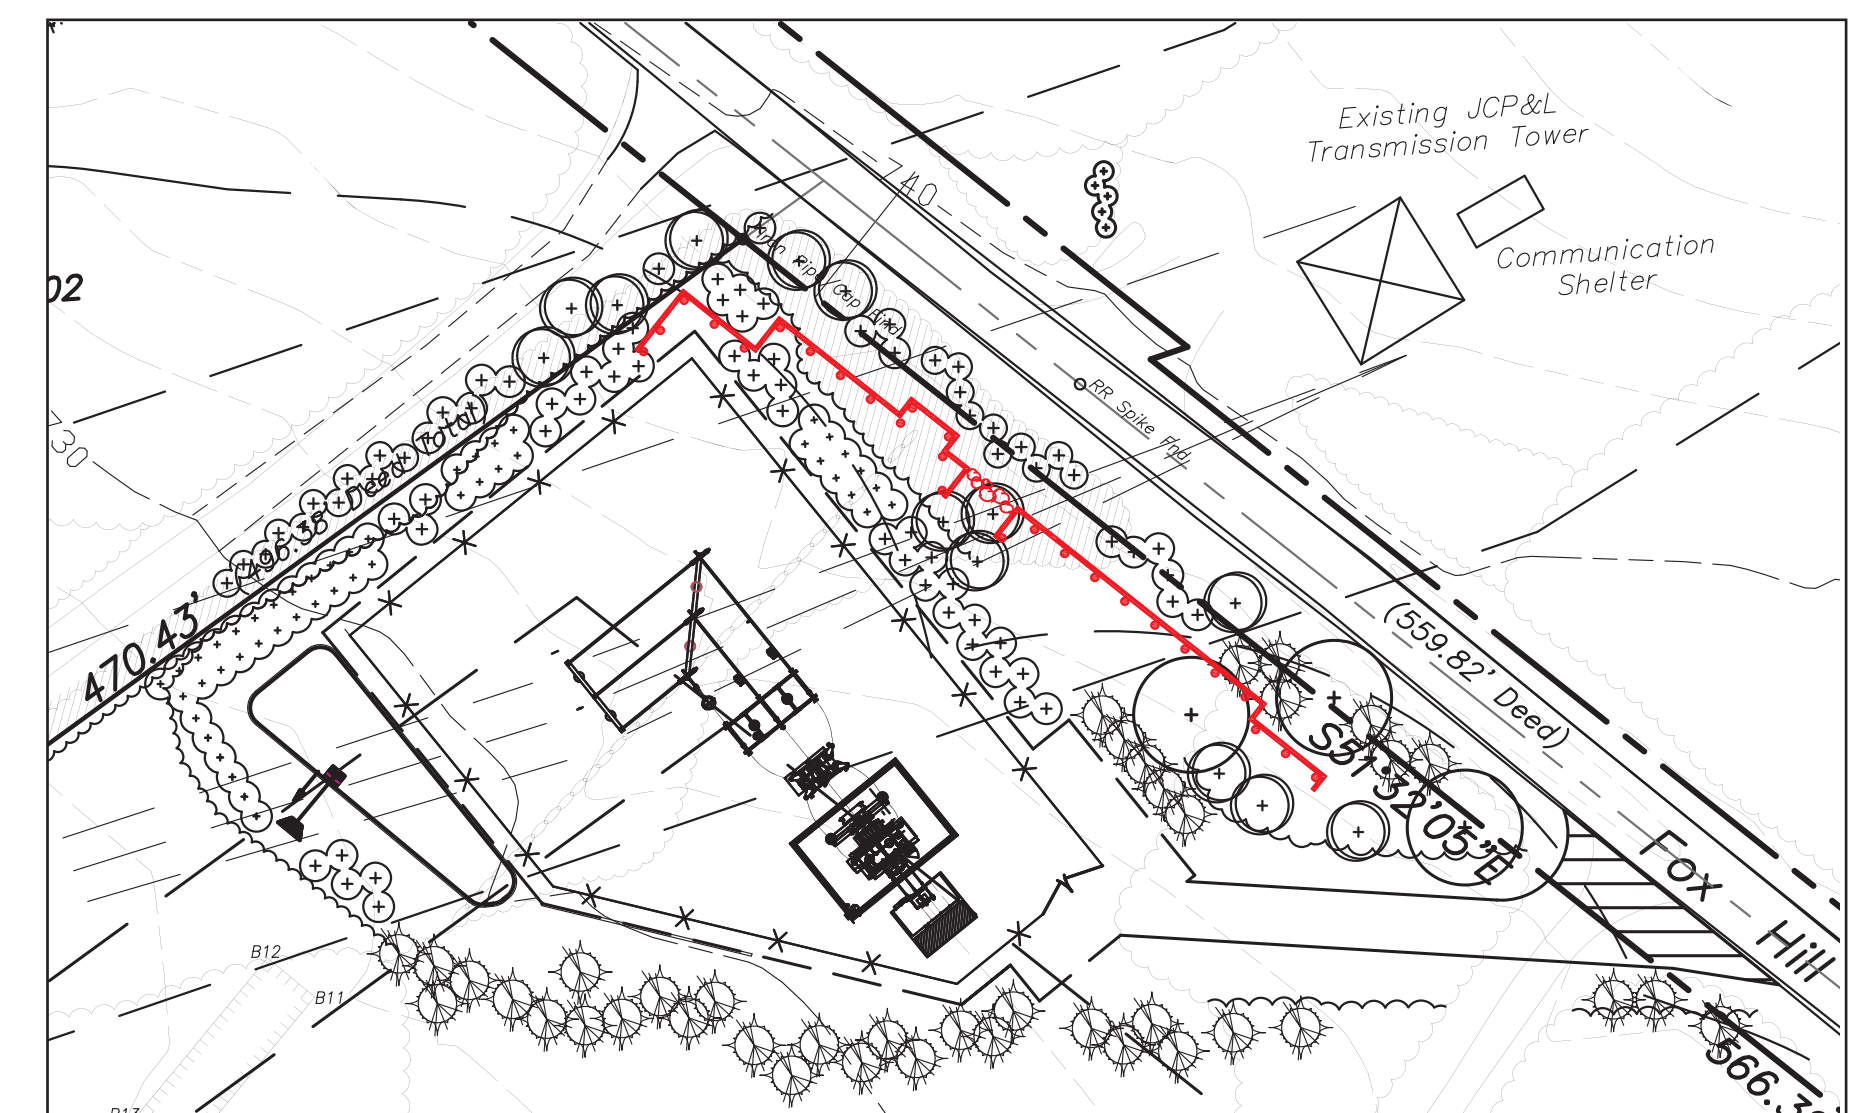

EAST VIEW WALL ELEVATION
 (LOOKING WEST FROM FOX HILL ROAD)
 1" = 10'

EAST VIEW LANDSCAPE ELEVATION
 (LOOKING WEST FROM FOX HILL ROAD)
 1" = 10'

1" = 50'

CALIFON SUBSTATION
 TEWKSBURY TOWNSHIP, HUNTERDON COUNTY, NEW JERSEY