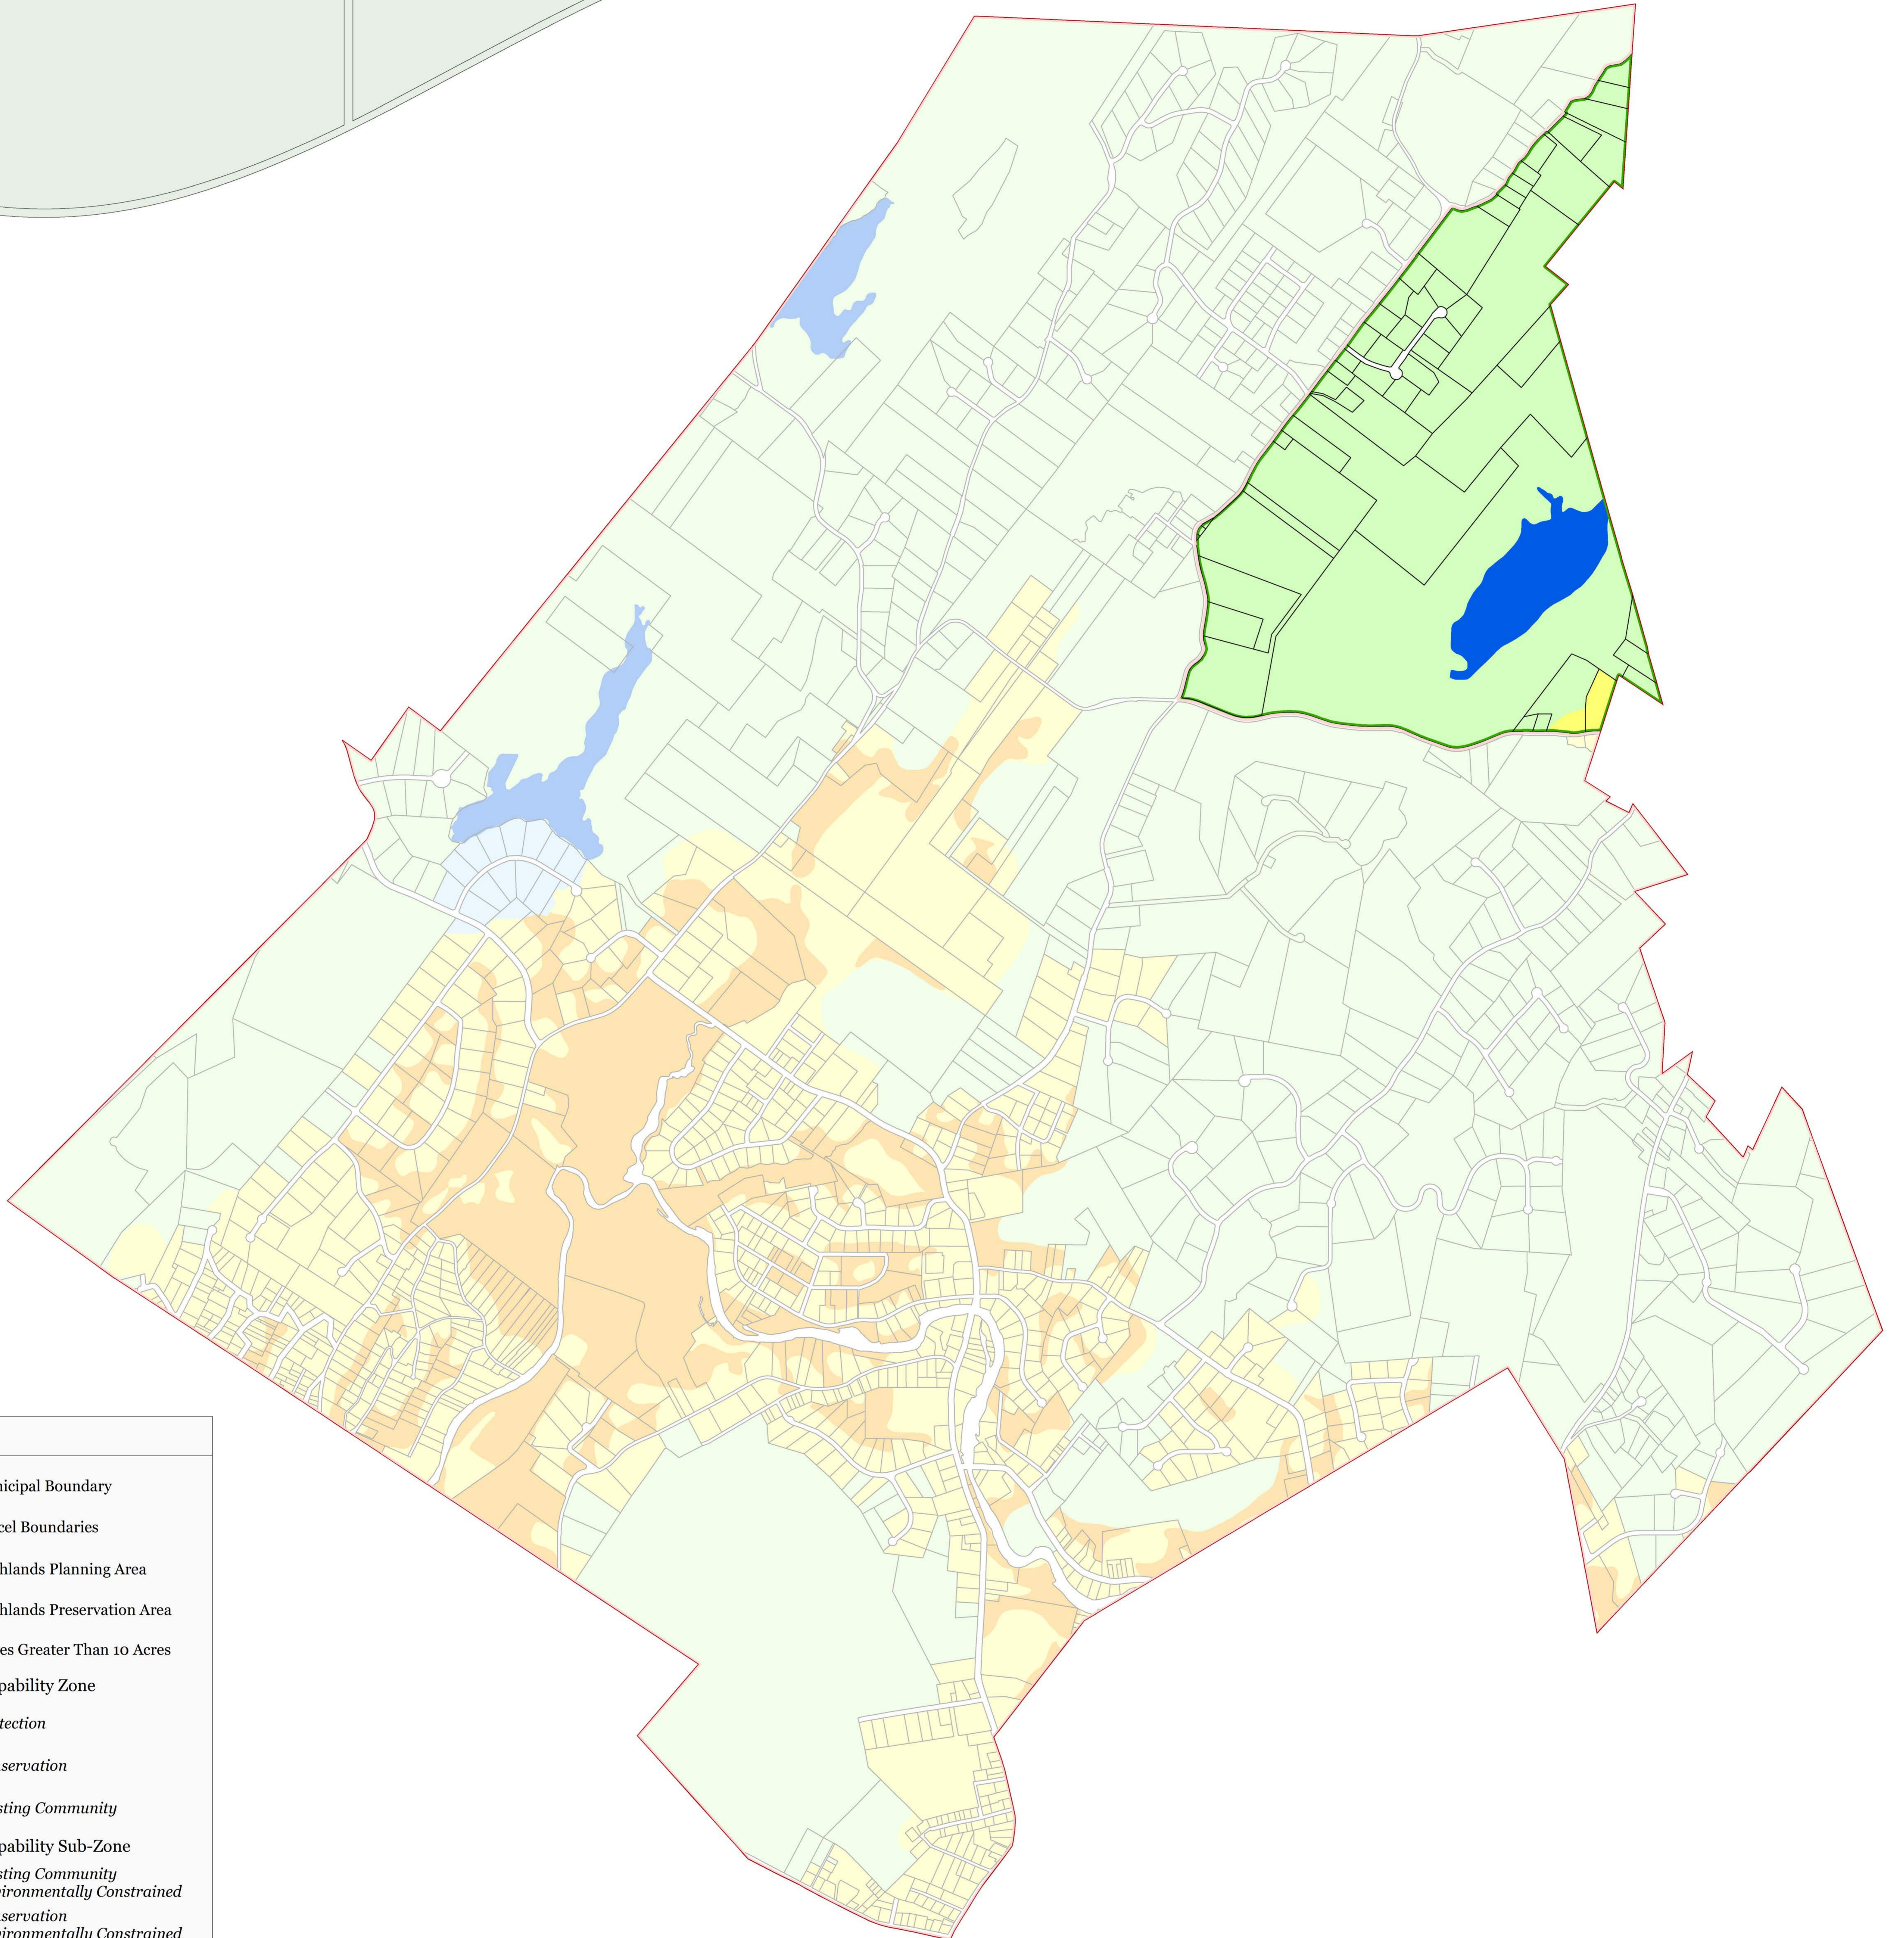

Exhibit 1:

TOWNSHIP OF BOONTON, MORRIS COUNTY, NJ

Township of Boonton
Highlands Preservation Area*

Highlands Zones and Sub-Zones

Legend

-  Municipal Boundary
-  Parcel Boundaries
-  Highlands Planning Area
-  Highlands Preservation Area
-  Lakes Greater Than 10 Acres
- Land Use Capability Zone**
-  Protection
-  Conservation
-  Existing Community
- Land Use Capability Sub-Zone**
-  Existing Community Environmentally Constrained
-  Conservation Environmentally Constrained
-  Lake Community
-  Wildlife Management

Locator Maps

*Planning Area shown for informational purposes only.